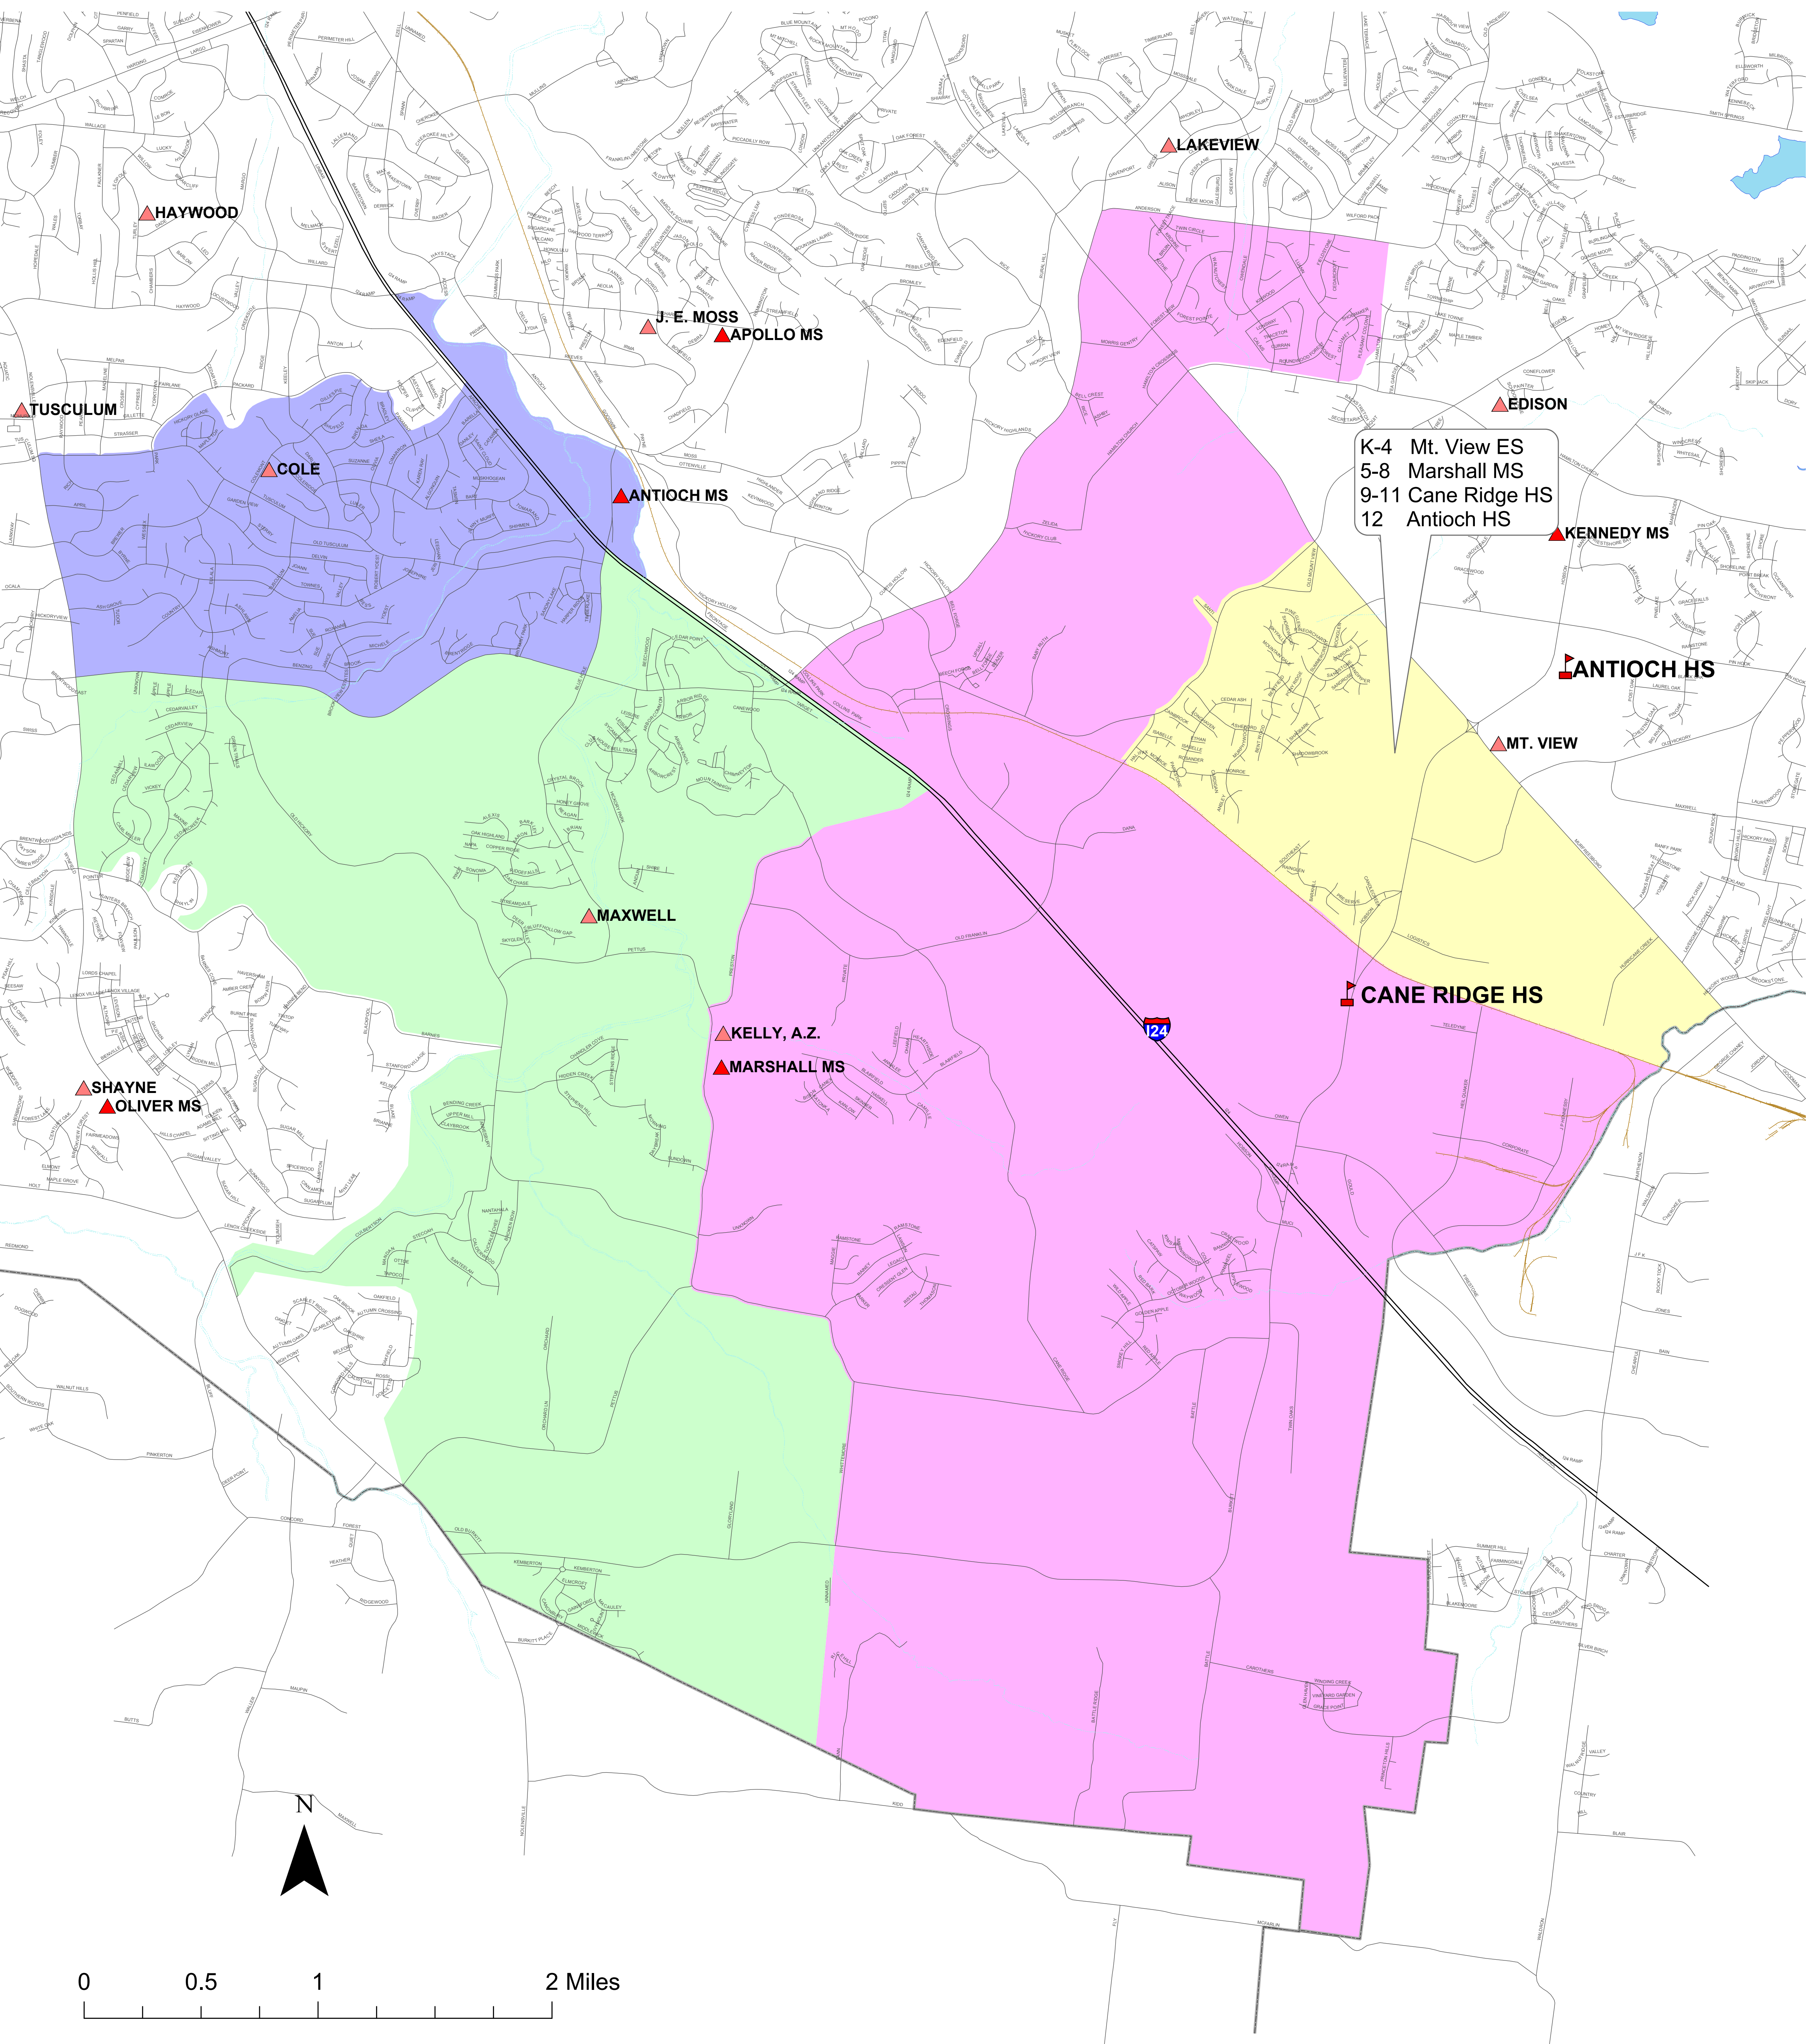

# Cane Ridge High School Cluster

2009-2010

K-4 Mt. View ES  
5-8 Marshall MS  
9-11 Cane Ridge HS  
12 Antioch HS

**Elementary Attendance Zones**

	A. Z. KELLEY		MAXWELL
	COLE		MT. VIEW

This map shows the general geographic area zoned to each school. Actual zoning is based on specific street addresses and cannot always be determined visually, especially around the border of a zone.